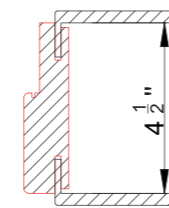

## SLAB SIZE CHART

Width	Height
24"	80"
26"	84"
28"	96"
30"	
32"	
34"	
36"	

**Best Quality,  
Best Prices...  
Best Door USA...**