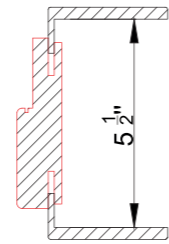

## SLAB SIZE CHART

Width	Height
24"	80"
26"	84"
28"	96"
30"	
32"	
34"	
36"	

**Best Quality,  
Best Prices...  
Best Door USA...**