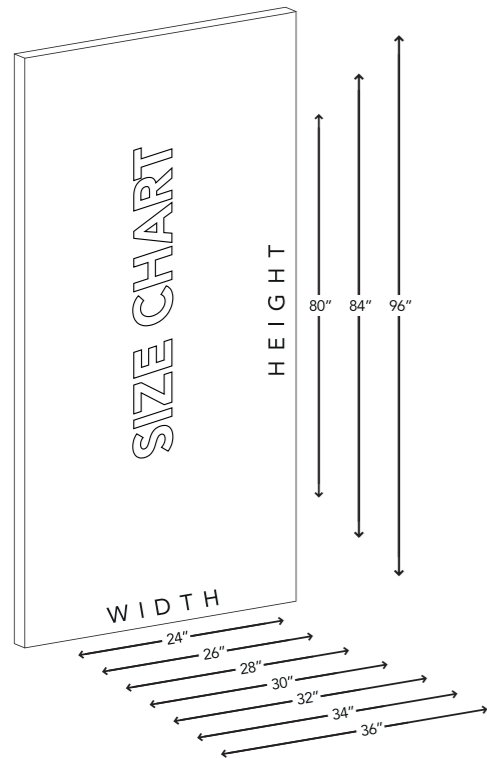

# Lacquer Series

Slab Thickness	1-1/2"
Slab Height	80" 84" 96"
Slab Width	24" 26" 28" 30" 32" 34" 36"

Model  
**Flush  
Double Door**

Panel Color  
**White**

Model  
**Flush  
Double Door**

Panel Color  
**Light Grey**

# Lacquer Series

Slab Thickness	1-1/2"
Slab Height	80" 84" 96"
Slab Width	24" 26" 28" 30" 32" 34" 36"

Model  
**Shaker  
Double Door**

Panel Color  
**White**

Model  
**Shaker  
Double Door**

Panel Color  
**Light Grey**

# Lacquer Series

Slab Thickness	1-1/2"
Slab Height	80" 84" 96"
Slab Width	24" 26" 28" 30" 32" 34" 36"

Model  
**Shaker Glass  
Double Door**

Panel Color  
**White**

Model  
**Shaker Glass  
Double Door**

Panel Color  
**Light Grey**

## SLAB SIZE CHART

Width	Height
24"	80"
26"	84"
28"	96"
30"	
32"	
34"	
36"	

**Best Quality,  
Best Prices...  
Best Door USA...**