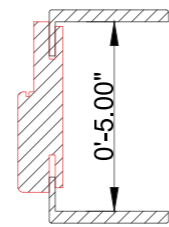

## SLAB SIZE CHART

Width	Height
24"	80"
26"	84"
28"	96"
30"	
32"	
34"	
36"	

**Best Quality,  
Best Prices...  
Best Door USA...**